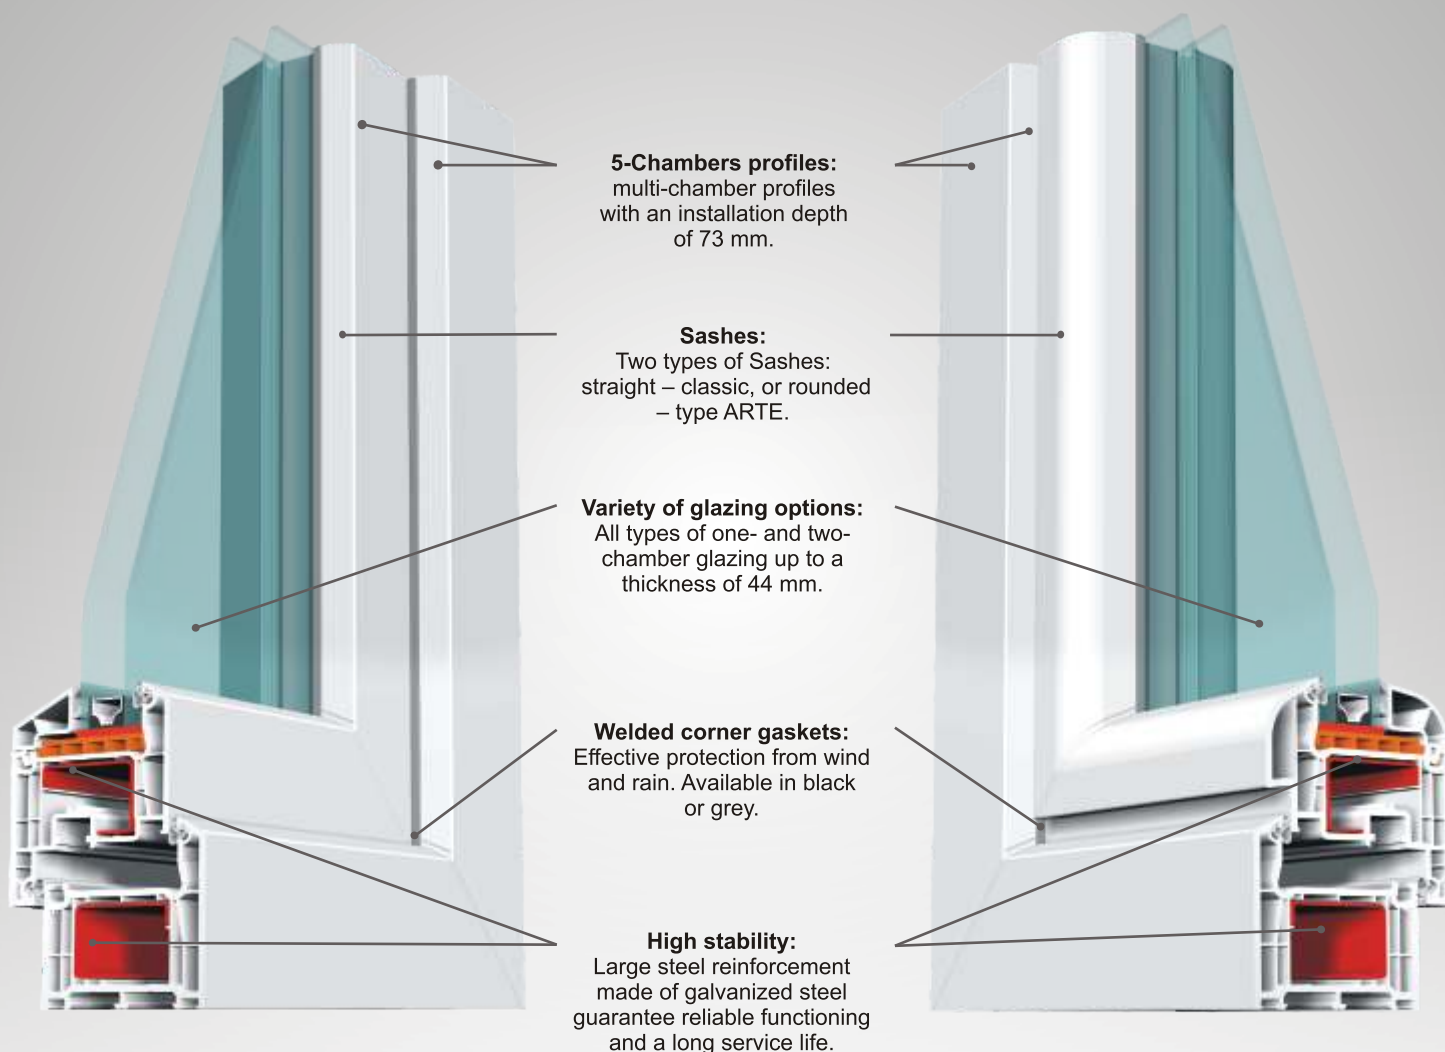

Windows Arte

Beauty and modernity in one

ECO TECH
HOME SOLUTION

WINDOWS & DOOR SYSTEMS

bluEvolution 73: AD / AD Arte

bE System bluEvolution 73: AD / AD Arte

© EIN SYSTEM DER SALAMANDER INDUSTRIE /// PRODUKTE Mehr Infos unter www.sip-windows.com

SALAMANDER
WINDOW & DOOR SYSTEMS

bluEvolution 73: AD / AD Arte

Elegance and functionality

Other glazing beads available:

Satisfy your demands, because this profile system meets all the requirements for sophisticated window designs. Highly dense surfaces not only make the profile particularly easy to care for, but also guarantee an exceptionally long service life. The 5-chamber profile system with a construction depth of 73 mm and 2 seals prevents thermal bridges and cuts energy costs substantially. The intelligent structural design of the profile, featuring large steel reinforcements, ensures excellent stability and reliable functionality.

Colours: wide choice of colours for smooth and wood imitation profiles, including fine wood.

Application:

Side and bottom hung windows, tilt-and-turn windows, secondary entrance doors, folding or tilt-and-slide doors

Technical data:

Technical Specifications $U_f = 1.3 \text{ W/m}^2\text{K}$ Sound protection up to 46 dB. Burglary resistance class 2* to EN1627 RC2 (Wk2).